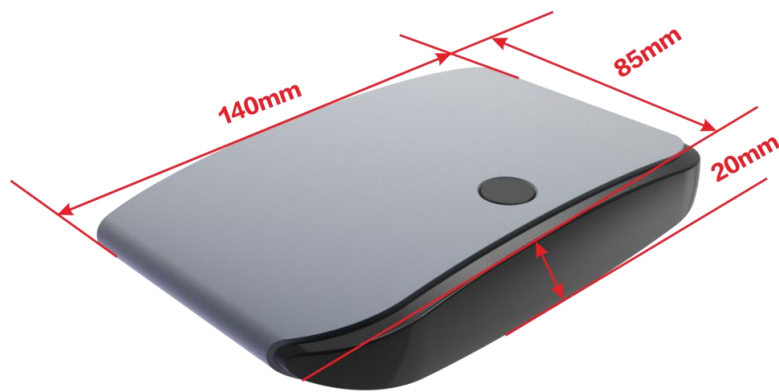

Dimension (Unit: mm)