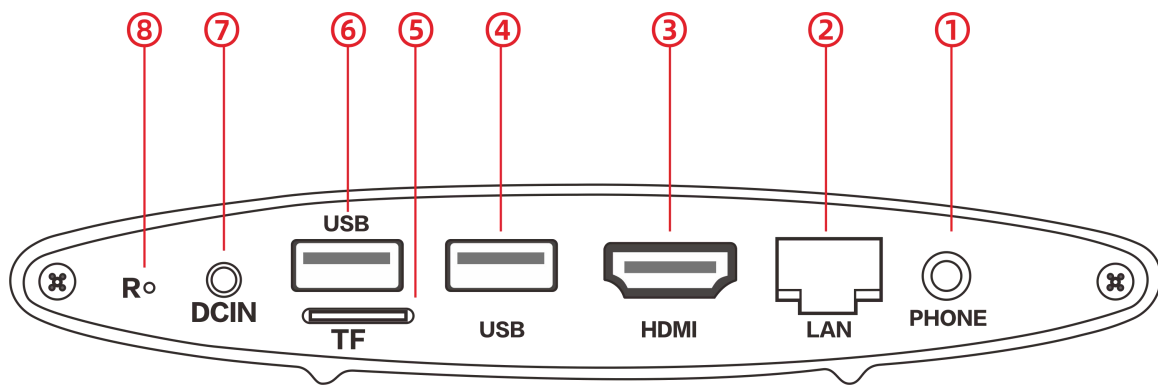

### Specifications

Name	IQShare
Model	WP32
Video outputs	HDMI 1.4, comply with HDCP
Frame rate	Up to 60 fps depending on environment (FHD)
Output resolution	720*480, 720*576, 1280*720, 1920*1080(1080P) , 3840*2160(4K)
Input resolution (wireless transmission)	Video: 480P, 576P, 720P, 1080P PC timing: 640*480, 800*600, 1024*768, 1280*720, 1920*1080
Simultaneous Connections(Buttons)	8 pcs
Max. display windows	4 pcs
Audio	Stereo, Radio quality 16bits 48KHz
Wireless Transmission Band	2.4 GHz & 5 GHz (dual band WIFI)
Wireless Transmission Protocol	IEEE 802.11 a/g/n/ac

## IQShare --- Wireless Presentation System

Data rate Wireless	> 200 Mbps *2
Authentication protocol	WPA2-PSK (Pre-Share Key)
Security(encryption)	AES
Support OS	Windows7/8/10, Mac OS, Chrome OS, Android, Linux, IOS 8.0 and above
Receiving Distance	Max. 30m between IQShare Box and IQShare Button
Operating Temperature	-10°~ 65°
<b>IQShare Box</b>	
Model	WP32
Interface	HDMI OUT 1.4*1, USB*2, RJ45*1, Earphone*1, TF(max. 64GB)*1,DC Power Jack*1
System	Android 5.1
RAM	2G
ROM	8G
Power Supply	DC5V, 2A
Power Consumption	24W
Dimension(W*H*D)(mm)	140*85*20
Weight	260g

## Interfaces

- |                 |         |                  |
|-----------------|---------|------------------|
| ① Earphone      | ② LAN   | ③ HDMI interface |
| ④ USB interface | ⑤ TF    | ⑥ USB interface  |
| ⑦ DC Power Jack | ⑧ Reset |                  |